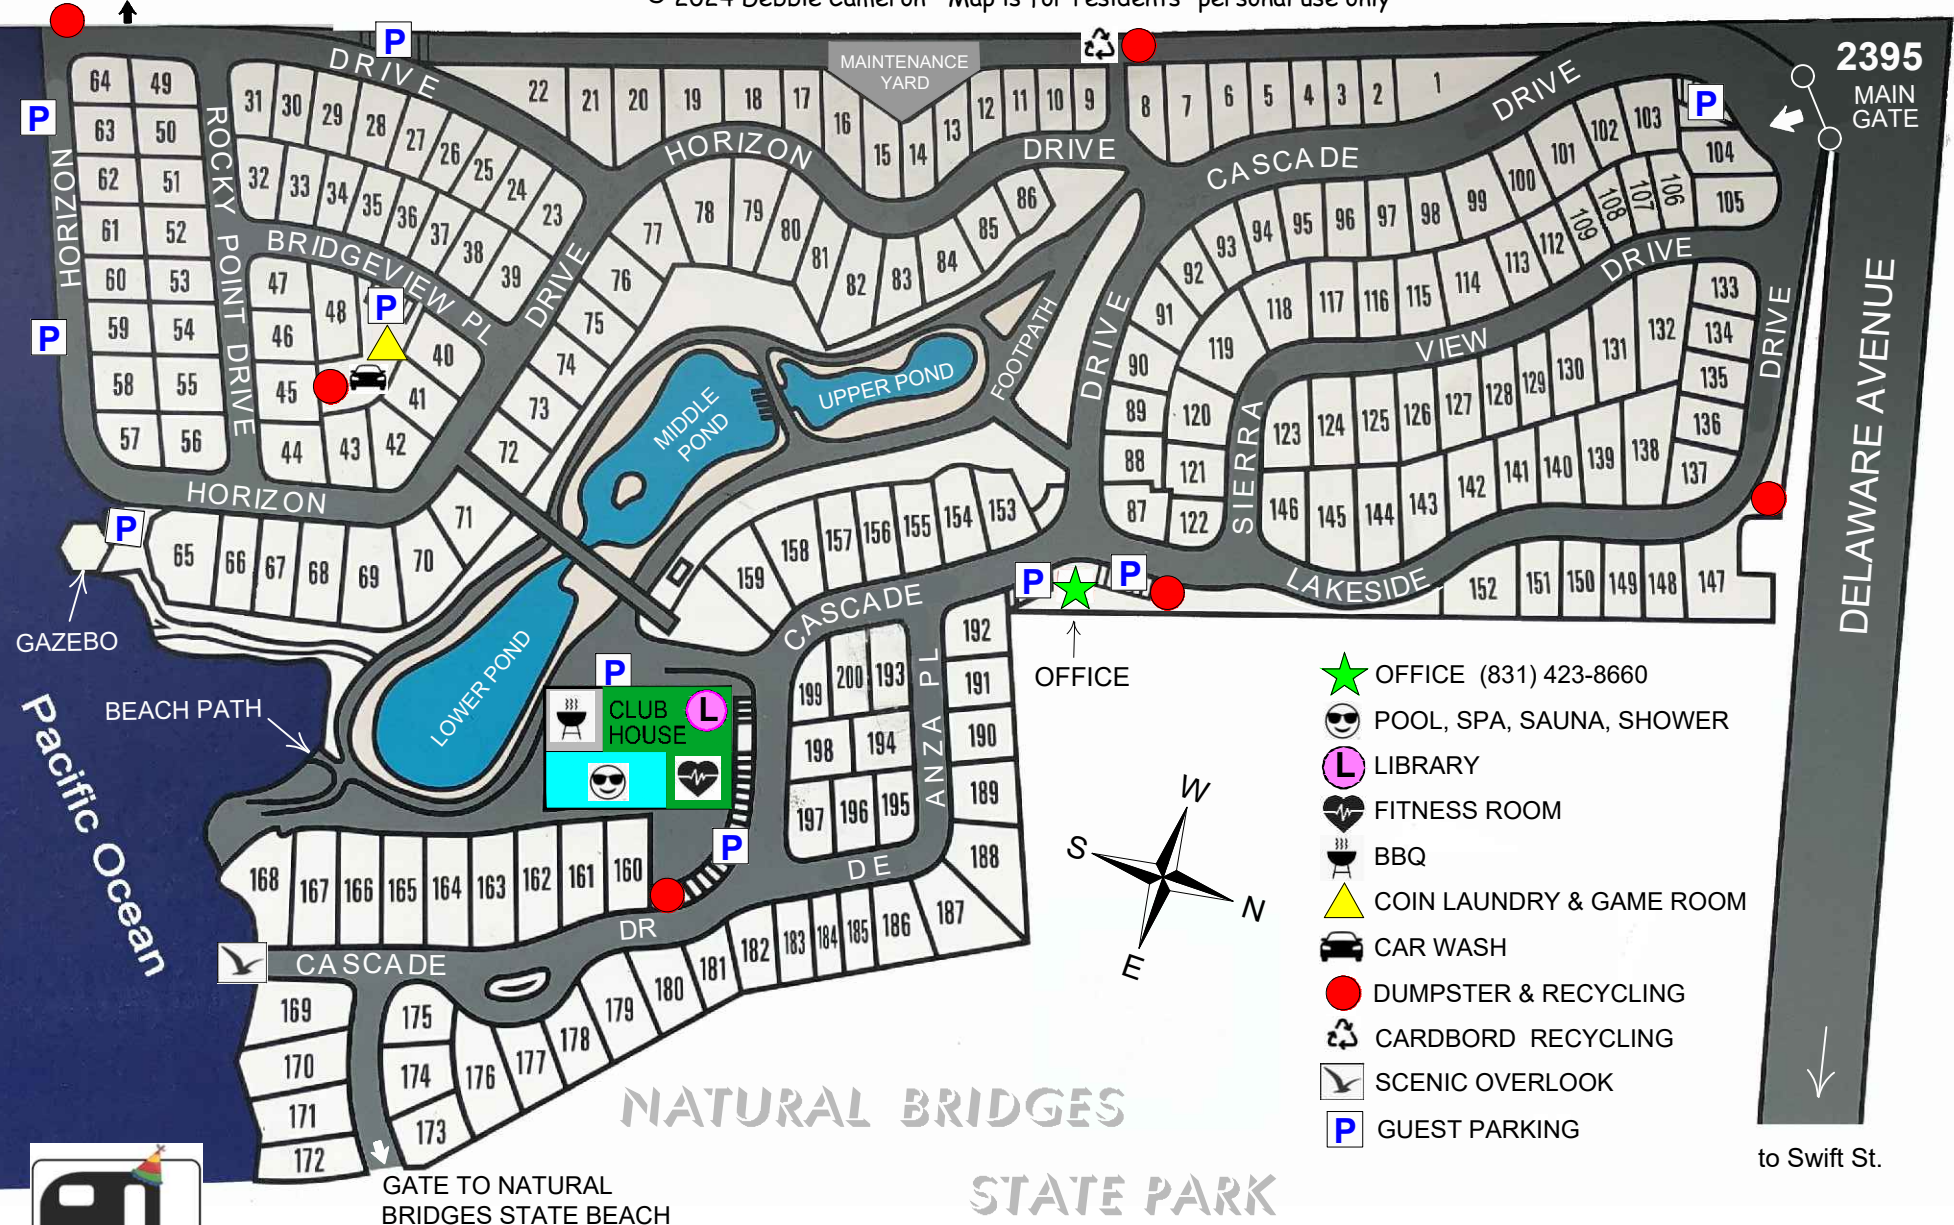

DE ANZA MOBILE HOME PARK

2395 Delaware Avenue, Santa Cruz, CA 95060

© 2024 Debbie Cameron Map is for residents' personal use only

GATE TO UCSC MARINE CAMPUS

2395
MAIN GATE

DELAWARE AVENUE

GAZEBO

Pacific Ocean

BEACH PATH

GATE TO NATURAL BRIDGES STATE BEACH

NATURAL BRIDGES STATE PARK

to Swift St.

Your Arroyo Association Welcomes you to De Anza! Check us out at www.deanza-park.org/arroyo-assoc

- ★ OFFICE (831) 423-8660
- ☼ POOL, SPA, SAUNA, SHOWER
- 📖 LIBRARY
- 🏋️ FITNESS ROOM
- 🍖 BBQ
- 🧺 COIN LAUNDRY & GAME ROOM
- 🚗 CAR WASH
- 🔴 DUMPSTER & RECYCLING
- ♻️ CARDBORD RECYCLING
- 👁️ SCENIC OVERLOOK
- P GUEST PARKING